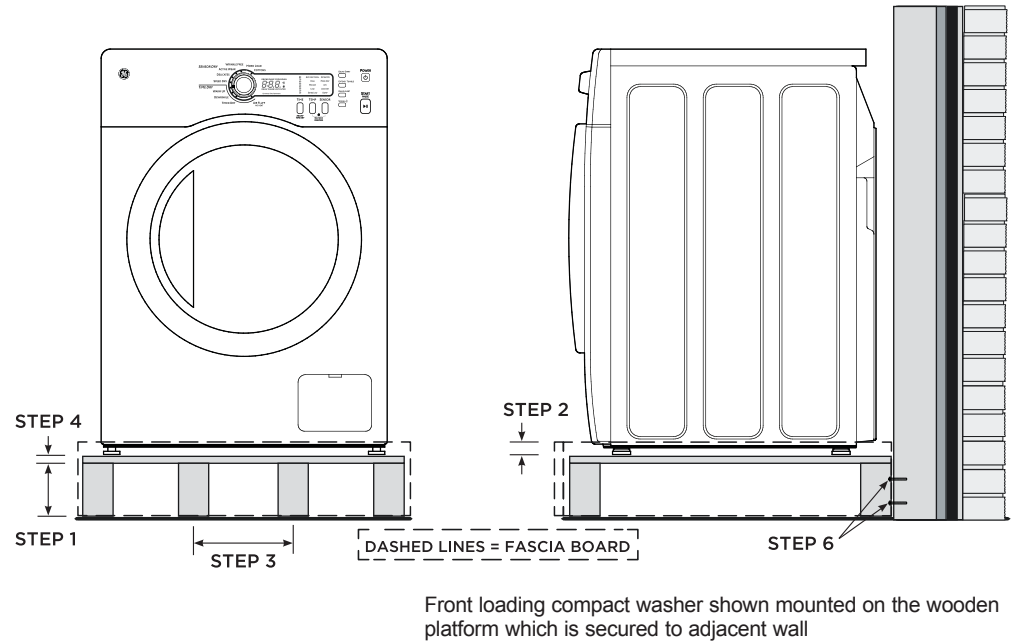

FABRICATE A WOODEN PLATFORM FOLLOWING THESE REQUIRED INSTRUCTIONS FOR ADA COMPLIANCE:

1. The platform must raise the appliance at least 3", but not more than 7".
2. A hardwood fascia board that is 1" thick is required on any open side of the platform. The fascia board must have a lip height of 1" above the top to allow the consumer to open the front clean-out panel. Each fascia board must be attached with minimum of six 1/4" - 20 x 4" bolts with fender washers and locknuts on the backside.
3. The suggested maximum distance between lateral supports is 10".
4. Plywood top must be 3/4" thick.
5. The platform length can be dimensioned to fit one or multiple front loading compact laundry units.
6. The platform must be firmly secured, at least at two points, to an adjacent wall.
7. Place the front loading compact laundry unit(s) on the completed platform.
8. The front of any front loading compact laundry unit must be less than 10" from the front of the platform including the fascia board.
9. Follow the Installation Instructions shipped with your washer and/or dryer to complete the installation.