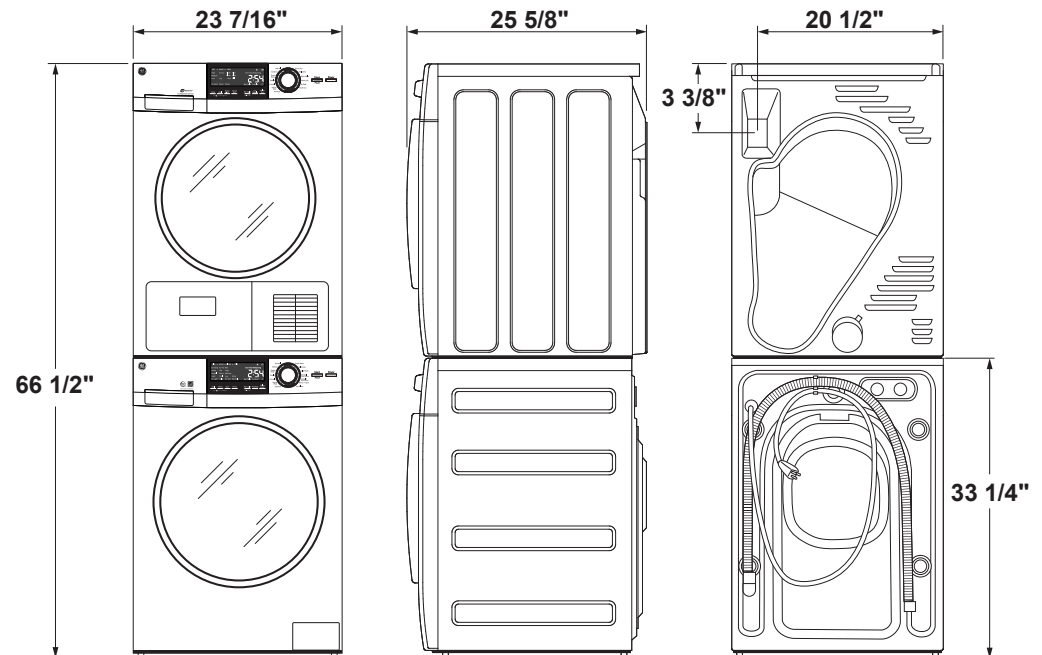

STACKED DIMENSIONS (IN INCHES)

For answers to your Monogram, GE Café™ Series, GE Profile™ Series or GE Appliances product questions, visit our website at geappliances.com or call GE Answer Center® Service, 800.626.2000.