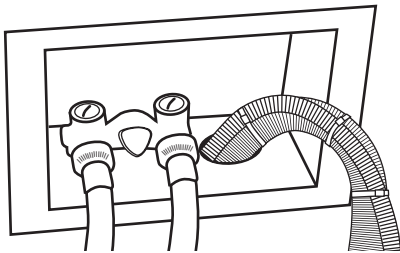

GFT14ESSLWW

GE Appliances 4.0 Cu.Ft. Stainless Steel Capacity 24" Ventless Condenser Frontload Electric Dryer

DRAINING WATER OUT OF THE DRYER

- Two options are available to drain the water out.
  - Pump to a removeable water tank in the dryer.
  - Drain directly out of unit into a standpipe or washstand through the included drain hose.
- The dryer drain hose and wire ties are included.
- You must have a standpipe available to drain into.
- Your standpipe or washstand should be 36-58" off the ground or platform to accommodate both washer and dryer drains in all configurations.
- The dryer drain hose can drain alongside the washer hose. Do not push either drain hose into the standpipe any further than 4 inches. Pushing the drain hose further in the standpipe can cause leaking.
- For complete information, see the installation instructions packed with your dryer.