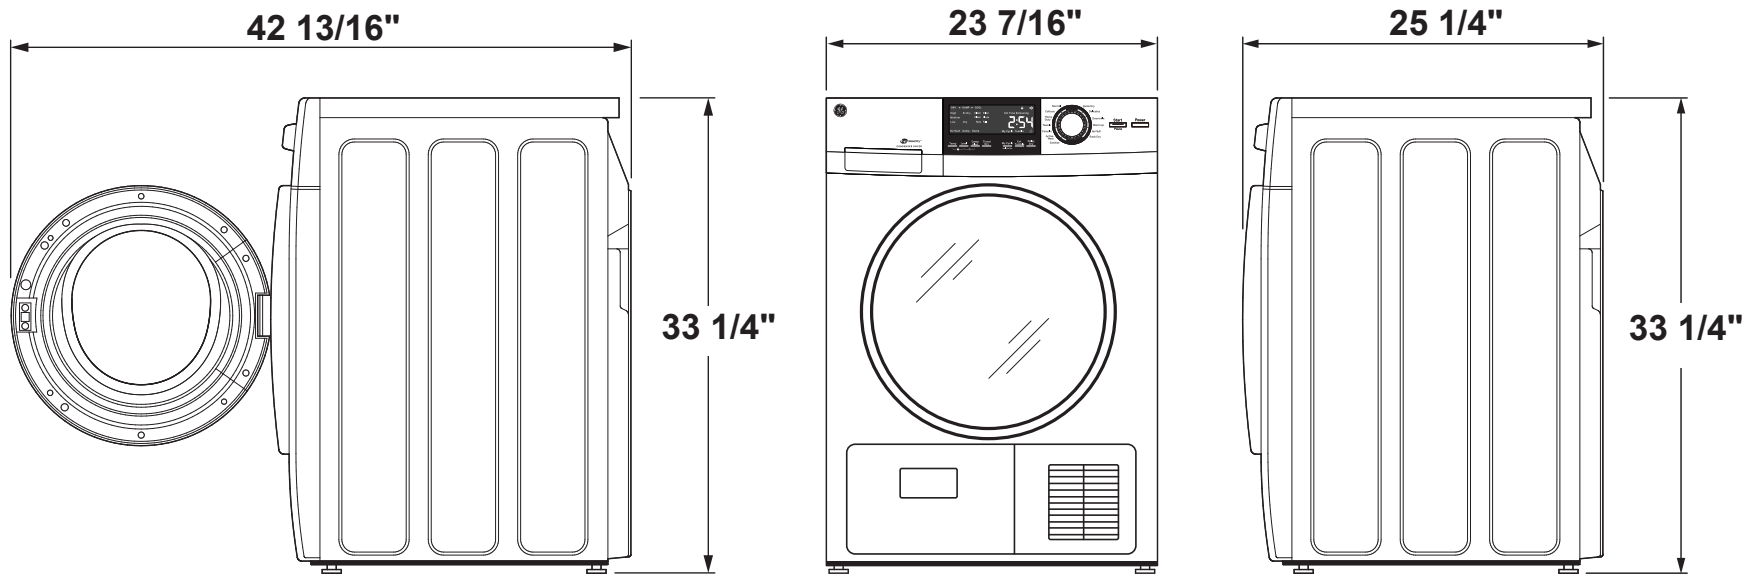

GFT14ESSLWW

GE Appliances 4.0 Cu.Ft. Stainless Steel Capacity 24" Ventless Condenser Frontload Electric Dryer

DIMENSIONS AND INSTALLATION INFORMATION (IN INCHES)

ELECTRIC DRYER RATING

240V	2800W, 12A, 60Hz

CIRCUIT REQUIREMENTS: An individual, properly grounded branch circuit, protected by a 30-amp circuit breaker or a time-delay fuse, is required.

NOTE: Dryer wall outlet must be located within 36" of service cord entry and accessible when dryer is mounted in position.

INSTALLATION INFORMATION: For complete information, see installation instructions packed with your dryer.

For answers to your Monogram, GE Café™ Series, GE Profile™ Series or GE Appliances product questions, visit our website at geappliances.com or call GE Answer Center® Service, 800.626.2000.

Specification Revised 1/17